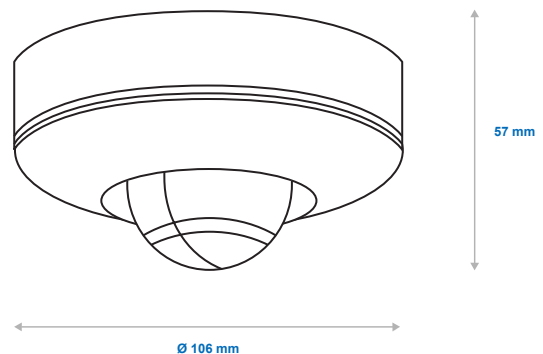

Front View:

Product Information:

Product Code

INDOOR - C PIR

LampWatt's

6 - 9M Radius, 360°